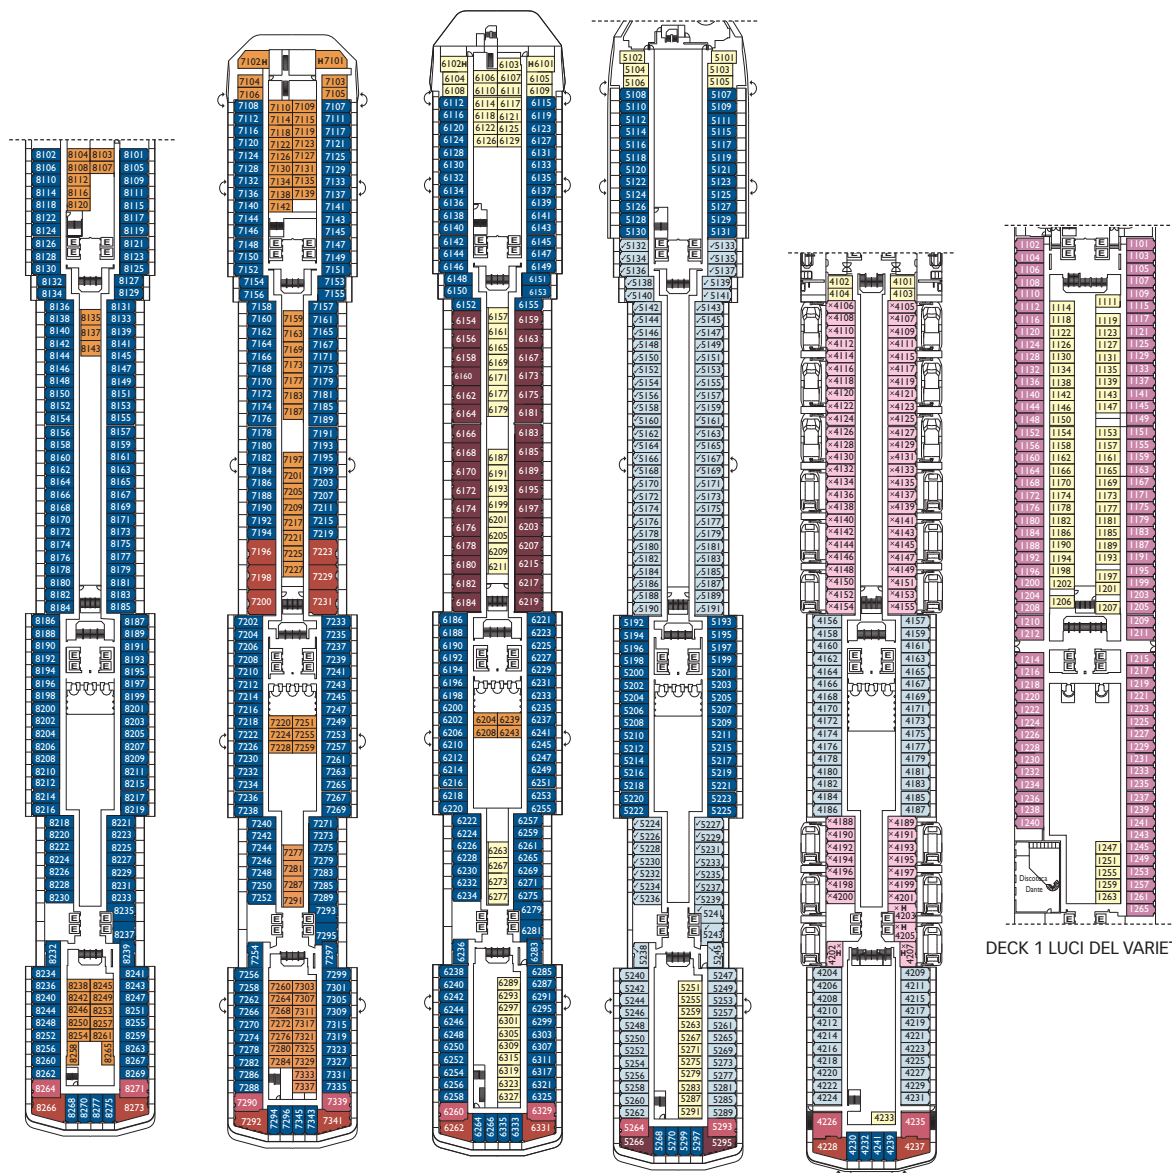

Grt: 86.000 t
 Length: 292 m
 Width: 32 m
 Cruising speed: 22 knots
 Max speed: 24 knots

- ✓ cabin with obstructed view
- x cabin without views
- single cabin
- H cabin for disabled guests
- ζ interconnecting cabins
- E lift

Inside cabins

- **Classic** Luci del varietà, Roma, I Clowns, Amarcord
- **Premium** Amarcord, Intervista, 8 1/2

Outside cabins ocean view

- **Classic** Roma
- **Premium** Luci del varietà

Cabins with ocean view balcony

- **Classic** Roma, I Clowns
- **Premium** Roma, I Clowns, Amarcord, Intervista, 8 1/2

Suites

- **Suite with ocean view balcony.** Roma, I Clowns, Amarcord, Intervista, 8 1/2
- **Panorama Suite with ocean view balcony.** I Clowns, Amarcord
- **Grand Suite with ocean view balcony.** Roma, Amarcord, Intervista, 8 1/2

DECK 8 1/2

DECK 7 INTERVISTA

DECK 6 AMARCORD

DECK 5 I CLOWNS

DECK 4 ROMA

DECK 1 LUCI DEL VARIETA'

DECK PLANS

Costa Atlantica