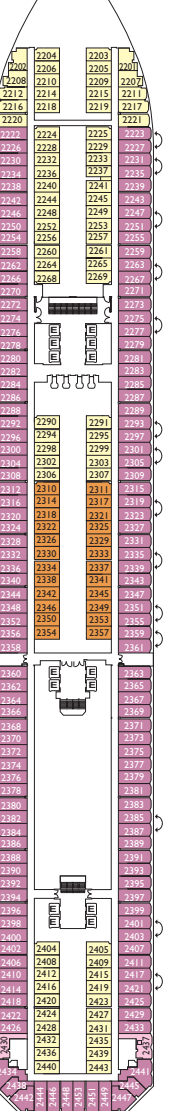

Grt 103.000 t  
 Length: 272 m  
 Width: 36m  
 Cruising speed: 20 knots  
 Max speed: 22 knots

- ✓ cabin with obstructed view
- single cabin
- ⌒ cabin for disabled guests
- ⌒ interconnecting cabins
- E lift

**Inside cabins**

- **Classic** Giorgione, Tintoretto
- **Premium** Tintoretto, Caravaggio, Perugia, Veronese, Giotto, Tiziano

**Outside cabins ocean view**

- **Classic** Giorgione, Tintoretto
- **Premium** Giorgione, Tintoretto, Caravaggio, Perugia, Giotto, Tiziano, Tiepolo

**Cabins with ocean view balcony**

- **Classic** Caravaggio
- **Premium** Caravaggio, Perugia, Giotto, Veronese, Tiziano

**Suites**

- **Mini Suite with ocean view balcony.** Caravaggio, Perugia, Veronese
- **Suite with ocean view balcony.** Perugia, Giotto
- **Grand Suite with ocean view balcony.** Perugia

DECK PLANS

Costa Magica