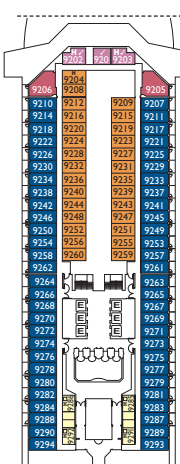

DECK PLANS

Costa Magica