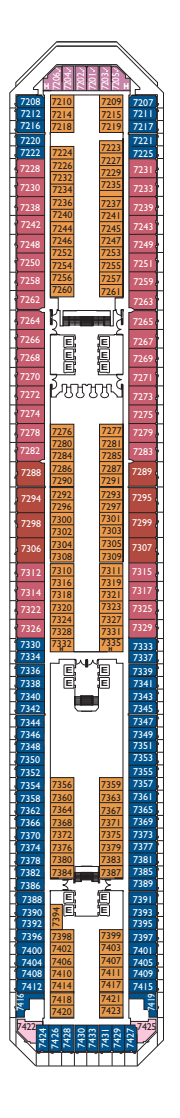

Grt 103.000 t  
 Length: 272 m  
 Width: 36m  
 Cruising speed: 20 knots  
 Max speed: 22 knots

- ✓ cabin with obstructed view
- single cabin
- ⌒ cabin for disabled guests
- ⌒ interconnecting cabins
- E lift

**Inside cabins**

- **Classic** Giorgione, Tintoretto
- **Premium** Tintoretto, Caravaggio, Perugia, Veronese, Giotto, Tiziano

**Outside cabins ocean view**

- **Classic** Giorgione, Tintoretto
- **Premium** Giorgione, Tintoretto, Caravaggio, Perugia, Giotto, Tiziano, Tiepolo

**Cabins with ocean view balcony**

- **Classic** Caravaggio
- **Premium** Caravaggio, Perugia, Giotto, Veronese, Tiziano

**Suites**

- **Mini Suite with ocean view balcony.** Caravaggio, Perugia, Veronese
- **Suite with ocean view balcony.** Perugia, Giotto
- **Grand Suite with ocean view balcony.** Perugia

DECK PLANS

Costa Magica