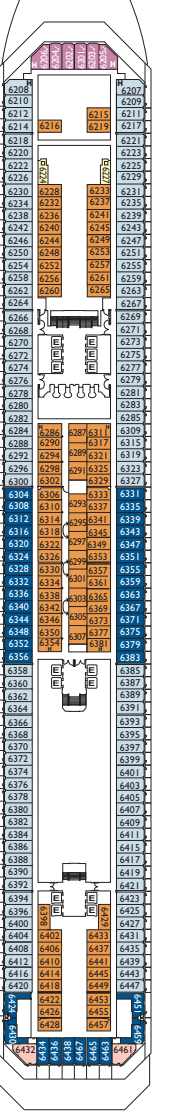

Grt 103.000 t  
 Length: 272 m  
 Width: 36m  
 Cruising speed: 20 knots  
 Max speed: 22 knots

- ✓ cabin with obstructed view
- single cabin
- ⌒ cabin for disabled guests
- ⌒ interconnecting cabins
- E lift

**Inside cabins**

- **Classic** Giorgione, Tintoretto
- **Premium** Tintoretto, Caravaggio, Perugia, Veronese, Giotto, Tiziano

**Outside cabins ocean view**

- **Classic** Giorgione, Tintoretto
- **Premium** Giorgione, Tintoretto, Caravaggio, Perugia, Giotto, Tiziano, Tiepolo

**Cabins with ocean view balcony**

- **Classic** Caravaggio
- **Premium** Caravaggio, Perugia, Giotto, Veronese, Tiziano

**Suites**

- **Mini Suite with ocean view balcony.** Caravaggio, Perugia, Veronese
- **Suite with ocean view balcony.** Perugia, Giotto
- **Grand Suite with ocean view balcony.** Perugia

DECK PLANS

Costa Magica