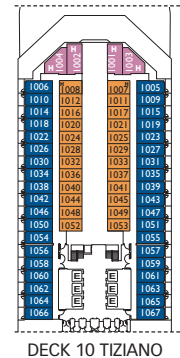

DECK PLANS

Costa Magica