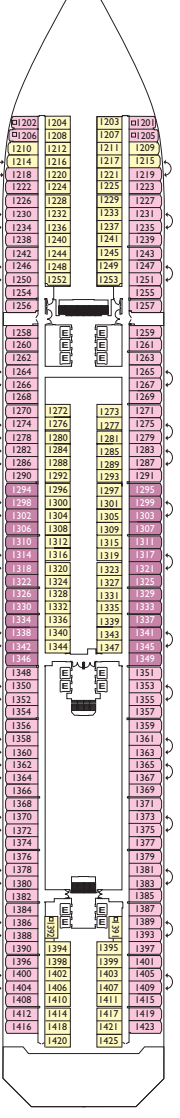

Grt 103.000 t  
 Length: 272 m  
 Width: 36m  
 Cruising speed: 20 knots  
 Max speed: 22 knots

- ✓ cabin with obstructed view
- single cabin
- ⌒ cabin for disabled guests
- ⌒ interconnecting cabins
- E lift

**Inside cabins**

- **Classic** Giorgione, Tintoretto
- **Premium** Tintoretto, Caravaggio, Perugia, Veronese, Giotto, Tiziano

**Outside cabins ocean view**

- **Classic** Giorgione, Tintoretto
- **Premium** Giorgione, Tintoretto, Caravaggio, Perugia, Giotto, Tiziano, Tiepolo

**Cabins with ocean view balcony**

- **Classic** Caravaggio
- **Premium** Caravaggio, Perugia, Giotto, Veronese, Tiziano

**Suites**

- **Mini Suite with ocean view balcony.** Caravaggio, Perugia, Veronese
- **Suite with ocean view balcony.** Perugia, Giotto
- **Grand Suite with ocean view balcony.** Perugia

DECK PLANS

Costa Magica