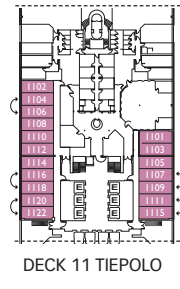

DECK PLANS

Costa Magica