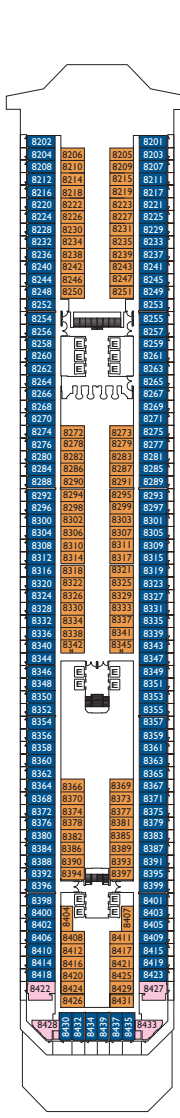

Grt 103.000 t  
 Length: 272 m  
 Width: 36m  
 Cruising speed: 20 knots  
 Max speed: 22 knots

- ✓ cabin with obstructed view
- single cabin
- ⌒ cabin for disabled guests
- ⌒ interconnecting cabins
- E lift

**Inside cabins**

- **Classic** Giorgione, Tintoretto
- **Premium** Tintoretto, Caravaggio, Perugia, Veronese, Giotto, Tiziano

**Outside cabins ocean view**

- **Classic** Giorgione, Tintoretto
- **Premium** Giorgione, Tintoretto, Caravaggio, Perugia, Giotto, Tiziano, Tiepolo

**Cabins with ocean view balcony**

- **Classic** Caravaggio
- **Premium** Caravaggio, Perugia, Giotto, Veronese, Tiziano

**Suites**

- **Mini Suite with ocean view balcony.** Caravaggio, Perugia, Veronese
- **Suite with ocean view balcony.** Perugia, Giotto
- **Grand Suite with ocean view balcony.** Perugia

DECK PLANS

Costa Magica