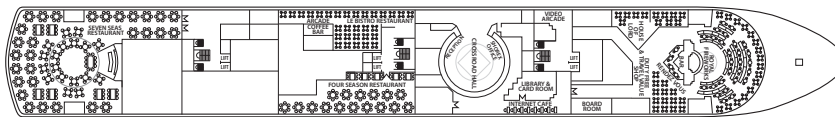

LOUIS MAJESTY

AFT

FORE

Symbol Legend

- = 2 lower beds
- = double bed
- = 2 lower beds + 2 upper beds
- ▲ = 2 lower beds + 1 upper bed
- ★ = 2 lower beds + sofa
- ⊛ = Suitable for wheelchairs
- ⊕ = Staterooms with bathtub
- ⊖ = Staterooms with obstructed view

DECK 11

DECK 10

DECK 9

DECK 8

DECK 7

DECK 6

DECK 5

DECK 4