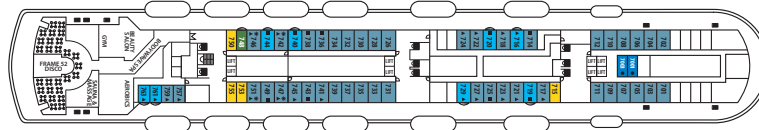

DECK 11

DECK 10

DECK 9

DECK 8

DECK 7

DECK 6

DECK 5

DECK 4

DECK 3

Some cabin categories XG & XD might have partially obstructed view.

CAT.	DECK	DESCRIPTION	NUMBER OF STATEROOMS
IA	DECK 3	Inside Standard Stateroom, 2 lower beds or matrimonial, bathroom with shower	42
IB	DECK 4	Inside Standard Stateroom, 2 lower beds or matrimonial, bathroom with shower	62
IC	DECK 3 / DECK 6	Inside Superior Stateroom, 2 lower beds, 3rd/4th berth, bathroom with shower	51
ID	DECK 4	Inside Premium Stateroom, 2 lower beds, 3rd/4th berth, bathroom with shower	51
IE	DECK 6 / DECK 7	Inside Deluxe Stateroom, 2 lower beds or matrimonial, 3rd berth, bathroom with shower	44
XAO	DECK 7 / DECK 8 / DECK 9	Outside Standard Stateroom, 2 lower beds or matrimonial, bathroom with shower (obstructed view)	63
XA	DECK 3	Outside Standard Stateroom, 2 lower beds or matrimonial, bathroom with shower	48
XB	DECK 4	Outside Standard Stateroom, 2 lower beds or matrimonial, bathroom with shower	72
XC	DECK 6	Outside Superior Stateroom, 2 lower beds bathroom with shower	12
XD	DECK 7 / DECK 8	Outside Superior Stateroom, 2 lower beds or matrimonial, bathroom with shower	26
XEO	DECK 7 / DECK 8 / DECK 9	Outside Superior Stateroom, 2 lower beds, 3rd/4th berth, bathroom with shower (obstructed view)	34
XE	DECK 3	Outside Premium Stateroom, 2 lower beds, 3rd/4th berth, bathroom with shower	36
XF	DECK 4	Outside Premium Stateroom, 2 lower beds, 3rd/4th berth, bathroom with shower	41
XG	DECK 6 / DECK 7 / DECK 8 / DECK 9	Outside Deluxe Stateroom, 2 lower beds, 3rd/4th berth, bathroom with shower	127
SJO	DECK 9	Junior Suite, 2 lower beds, sofa bed, bathroom with bathtub (obstructed view)	10
SJ	DECK 6 / DECK 9	Junior Suite, 2 lower beds or matrimonial, sofa bed, bathroom with bathtub	10
S	DECK 9	Suite, 2 lower beds, sofa bed, bathroom with bathtub	2

Deck plans and stateroom layouts are given purely as a guide. Size and layout may vary within the same category.