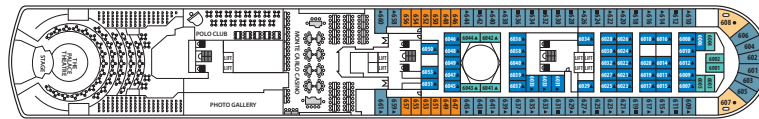

DECK 11

DECK 10

DECK 9

DECK 8

DECK 7

DECK 6

DECK 5

DECK 4

DECK 3

Some cabin categories XG & XD might have partially obstructed view.

CAT.	DECK	DESCRIPTION	NUMBER OF STATEROOMS
IA	DECK 3	Inside Standard Stateroom, 2 lower beds or matrimonial, bathroom with shower	42
IB	DECK 4	Inside Standard Stateroom, 2 lower beds or matrimonial, bathroom with shower	62
IC	DECK 3 / DECK 6	Inside Superior Stateroom, 2 lower beds, 3rd/4th berth, bathroom with shower	51
ID	DECK 4	Inside Premium Stateroom, 2 lower beds, 3rd/4th berth, bathroom with shower	51
IE	DECK 6 / DECK 7	Inside Deluxe Stateroom, 2 lower beds or matrimonial, 3rd berth, bathroom with shower	44
XAO	DECK 7 / DECK 8 / DECK 9	Outside Standard Stateroom, 2 lower beds or matrimonial, bathroom with shower (obstructed view)	63
XA	DECK 3	Outside Standard Stateroom, 2 lower beds or matrimonial, bathroom with shower	48
XB	DECK 4	Outside Standard Stateroom, 2 lower beds or matrimonial, bathroom with shower	72
XC	DECK 6	Outside Superior Stateroom, 2 lower beds bathroom with shower	12
XD	DECK 7 / DECK 8	Outside Superior Stateroom, 2 lower beds or matrimonial, bathroom with shower	26
XEO	DECK 7 / DECK 8 / DECK 9	Outside Superior Stateroom, 2 lower beds, 3rd/4th berth, bathroom with shower (obstructed view)	34
XE	DECK 3	Outside Premium Stateroom, 2 lower beds, 3rd/4th berth, bathroom with shower	36
XF	DECK 4	Outside Premium Stateroom, 2 lower beds, 3rd/4th berth, bathroom with shower	41
XG	DECK 6 / DECK 7 / DECK 8 / DECK 9	Outside Deluxe Stateroom, 2 lower beds, 3rd/4th berth, bathroom with shower	127
SJO	DECK 9	Junior Suite, 2 lower beds, sofa bed, bathroom with bathtub (obstructed view)	10
SJ	DECK 6 / DECK 9	Junior Suite, 2 lower beds or matrimonial, sofa bed, bathroom with bathtub	10
S	DECK 9	Suite, 2 lower beds, sofa bed, bathroom with bathtub	2

Deck plans and stateroom layouts are given purely as a guide. Size and layout may vary within the same category.