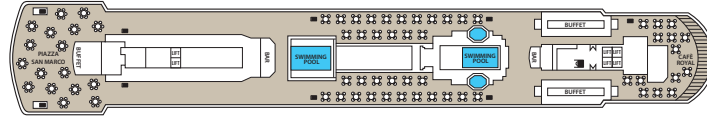

LOUIS MAJESTY

AFT

FORE

Symbol Legend

- = 2 lower beds
- = double bed
- = 2 lower beds + 2 upper beds
- ▲ = 2 lower beds + 1 upper bed
- ★ = 2 lower beds + sofa
- ⊛ = Suitable for wheelchairs
- ⊕ = Staterooms with bathtub
- ⊖ = Staterooms with obstructed view

DECK 11

DECK 10

DECK 9

DECK 8

DECK 7

DECK 6

DECK 5

DECK 4