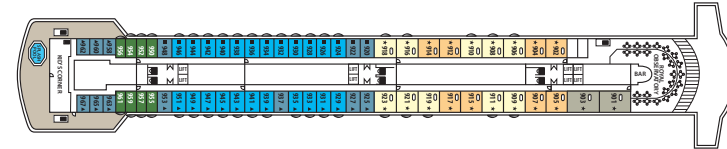

LOUIS MAJESTY

AFT

FORE

Symbol Legend

- = 2 lower beds
- = double bed
- = 2 lower beds + 2 upper beds
- ▲ = 2 lower beds + 1 upper bed
- ★ = 2 lower beds + sofa
- ⊛ = Suitable for wheelchairs
- ⊕ = Staterooms with bathtub
- ⊖ = Staterooms with obstructed view

DECK 11

DECK 10

DECK 9

DECK 8

DECK 7

DECK 6

DECK 5

DECK 4

DECK 3

Some cabin categories XG & XD might have partially obstructed view.