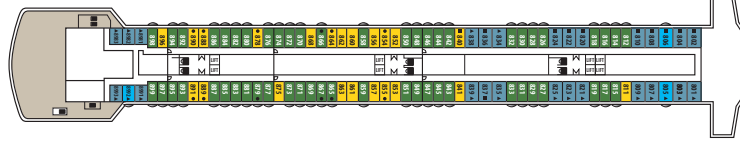

LOUIS MAJESTY

AFT

FORE

Symbol Legend

- = 2 lower beds
- = double bed
- = 2 lower beds + 2 upper beds
- ▲ = 2 lower beds + 1 upper bed
- ★ = 2 lower beds + sofa
- ⊛ = Suitable for wheelchairs
- ⊕ = Staterooms with bathtub
- ⊖ = Staterooms with obstructed view

DECK 11

DECK 10

DECK 9

DECK 8

DECK 7

DECK 6

DECK 5

DECK 4