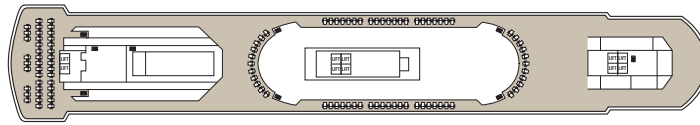

LOUIS MAJESTY

AFT

FORE

Symbol Legend

- = 2 lower beds
- = double bed
- = 2 lower beds + 2 upper beds
- ▲ = 2 lower beds + 1 upper bed
- ★ = 2 lower beds + sofa
- ⊛ = Suitable for wheelchairs
- ⊕ = Staterooms with bathtub
- ⊖ = Staterooms with obstructed view

DECK 11

DECK 10

DECK 9

DECK 8

DECK 7

DECK 6

DECK 5

DECK 4